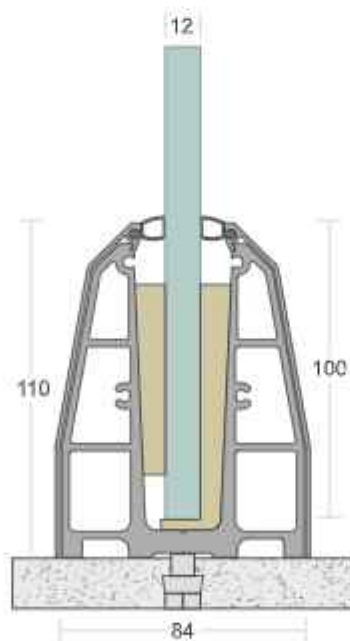

EASY INSTALLATION

EASY CLEANING

MAINTENANCE FREE

100% RECYCLABLE

WEATHER PROOF

CORROSION RESISTANCE

SD 32

TYPE :	Bracket with Cover System
USE :	Indoor & Outdoor
MOUNT :	Top
MATERIAL :	Aluminium Alloy 6063 - T6
GLASS HEIGHT :	970mm (max)
GLASS THICKNESS :	12mm to 13.52mm
FINISH :	Powder Coat Wood Coat
LENGTH :	12ft 16ft