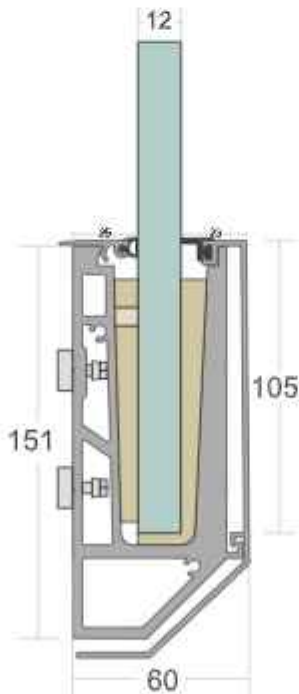

- **TYPE :** Bracket with Cover System

- **USE :** Indoor & Outdoor

- **MOUNT :** Side

- **MATERIAL :** Aluminium Alloy 6063 - T6

- **GLASS HEIGHT :** 1100mm (max)

- **GLASS THICKNESS :** 12mm, 13.52mm

- **FINISH :** Powder Coat | Wood Coat

- **LENGTH :** 12ft | 16ft

EASY INSTALLATION

EASY CLEANING

MAINTENANCE FREE

100% RECYCLABLE

WEATHER PROOF

CORROSION RESISTANCE