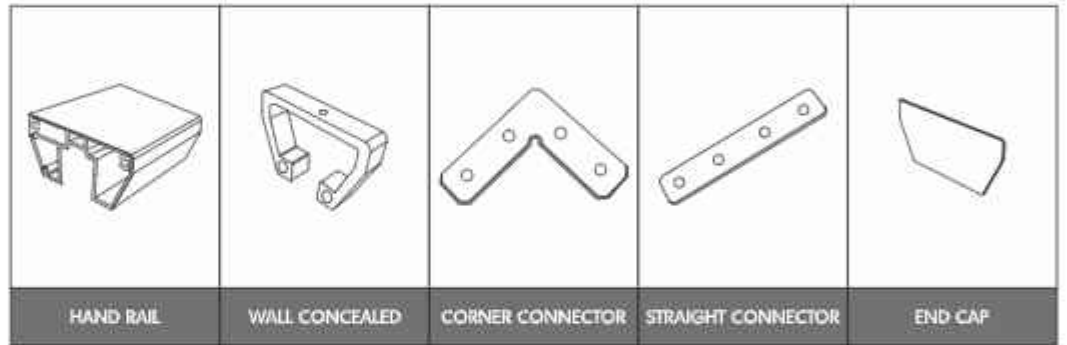

HR-13 (71x35mm LED)