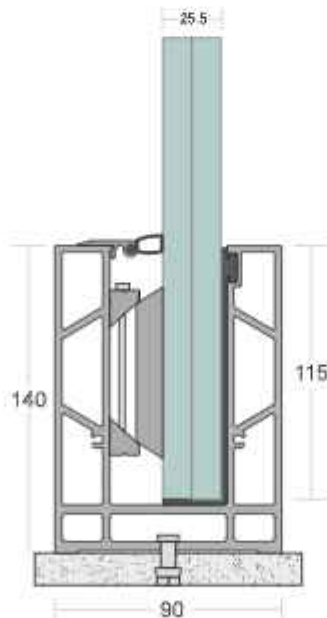

TYPE :	Continuous Profile System
USE :	Indoor & Outdoor
MOUNT :	Top | Concealed
MATERIAL :	Aluminium Alloy 6063 - T6
GLASS HEIGHT :	1100mm (max)
GLASS THICKNESS :	19mm to 25.5mm
FINISH :	Powder Coat | Wood Coat
LENGTH :	12ft

EASY INSTALLATION

EASY CLEANING

MAINTENANCE FREE

100% RECYCLABLE

WEATHER PROOF

CORROSION RESISTANCE