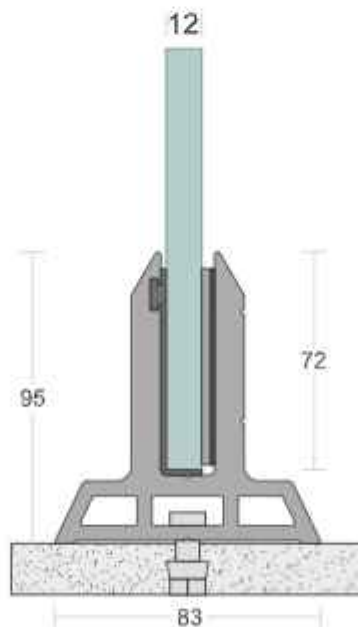

EASY INSTALLATION

EASY CLEANING

MAINTENANCE FREE

100% RECYCLABLE

WEATHER PROOF

CORROSION RESISTANCE

SD 05

TYPE :	Bracket System
USE :	Indoor & Outdoor
MOUNT :	Top
MATERIAL :	Aluminium Alloy 6063 - T6
GLASS HEIGHT :	970mm (max)
GLASS THICKNESS :	12mm
FINISH :	Powder Coat Wood Coat
LENGTH :	65mm/pcs