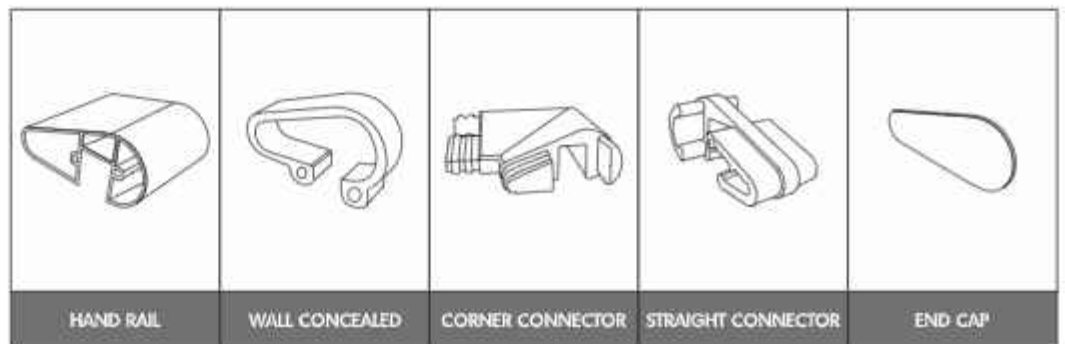

HANDRAIL & ACCESSORIES