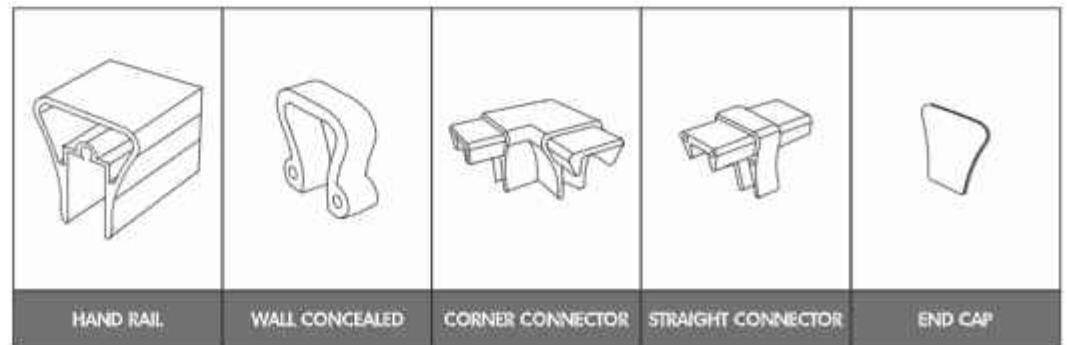

HANDRAIL & ACCESSORIES