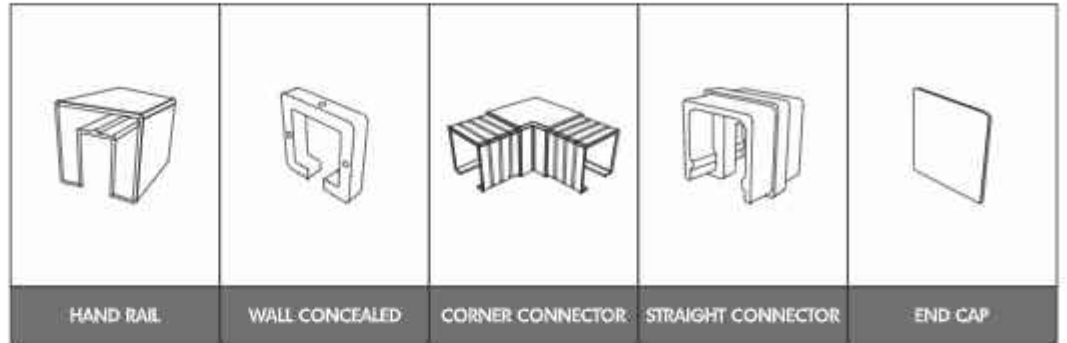

HR-12 (71X35mm)