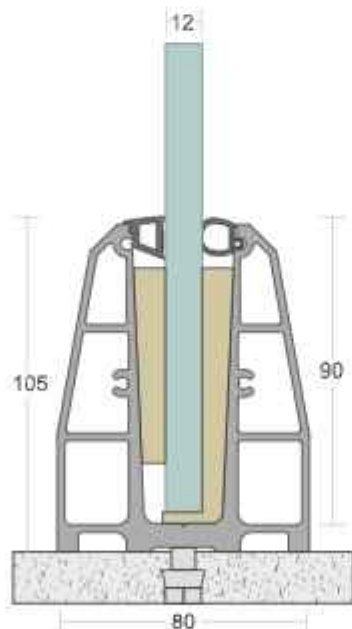

 EASY INSTALLATION

 EASY CLEANING

 MAINTENANCE FREE

 100% RECYCLABLE

 WEATHER PROOF

 CORROSION RESISTANCE

SD 33

TYPE :	Continuous Profile System
USE :	Indoor & Outdoor
MOUNT :	Top
MATERIAL :	Aluminium Alloy 6063 - T6
GLASS HEIGHT :	970mm (max)
GLASS THICKNESS :	12mm to 13.52mm
FINISH :	Powder Coat Wood Coat
LENGTH :	12ft 16ft