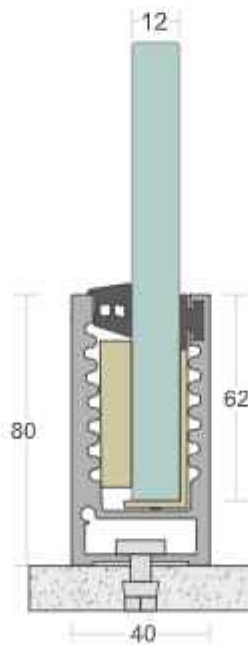

TYPE :	Continuos Profile System
USE :	Indoor & Outdoor
MOUNT :	Top | Concealed
MATERIAL :	Aluminium Alloy 6063 - T6
GLASS HEIGHT :	970mm (max)
GLASS THICKNESS :	12mm
FINISH :	Powder Coat | Wood Coat
LENGTH :	12ft | 16ft

EASY INSTALLATION

EASY CLEANING

MAINTENANCE FREE

100% RECYCLABLE

WEATHER PROOF

CORROSION RESISTANCE