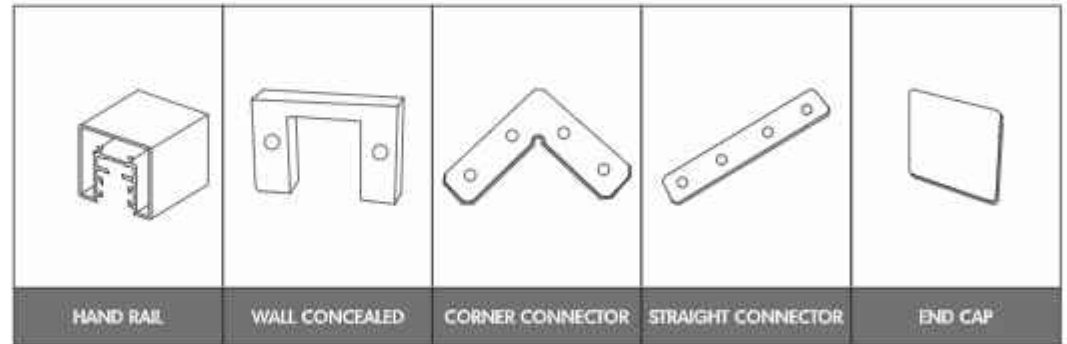

HR-12 (71X35mm)

HR-13 (71x35mm LED)

HR-17 (40X35mm)

HANDRAIL & ACCESSORIES

HR-18 (65X40mm)

HR-19 (60X40mm)

HR-21 (45X45mm)LED

HR-22 (46X40mm)