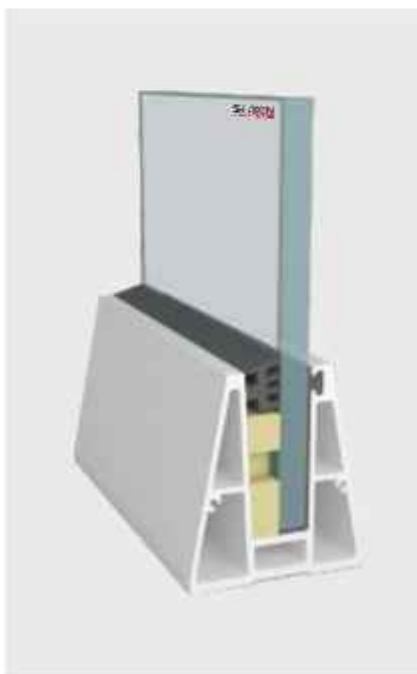

EASY INSTALLATION

EASY CLEANING

MAINTENANCE FREE

100% RECYCLABLE

WEATHER PROOF

CORROSION RESISTANCE

SD 09

TYPE :	Continuous Profile System
USE :	Indoor & Outdoor
MOUNT :	Top
MATERIAL :	Aluminium Alloy 6063 - T6
GLASS HEIGHT :	970mm (max)
GLASS THICKNESS :	12mm
FINISH :	Powder Coat Wood Coat
LENGTH :	12ft 16ft