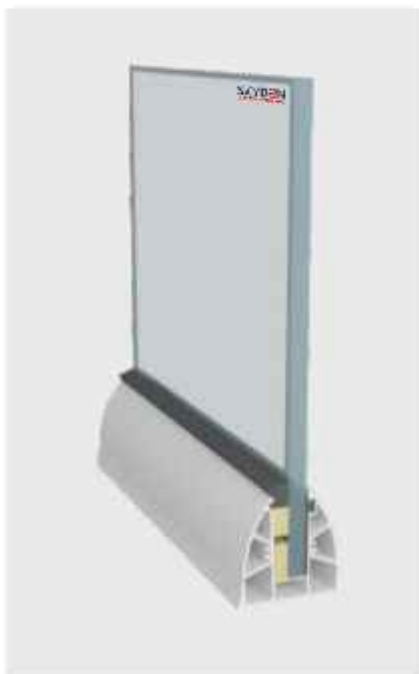

 EASY INSTALLATION

 EASY CLEANING

 MAINTENANCE FREE

 100% RECYCLABLE

 WEATHER PROOF

 CORROSION RESISTANCE

SD 10

TYPE :	Continuous Profile System
USE :	Indoor & Outdoor
MOUNT :	Top
MATERIAL :	Aluminium Alloy 6063 - T6
GLASS HEIGHT :	970 (max)
GLASS THICKNESS :	12mm
FINISH :	Powder Coat Wood Coat
LENGTH :	12ft 16ft