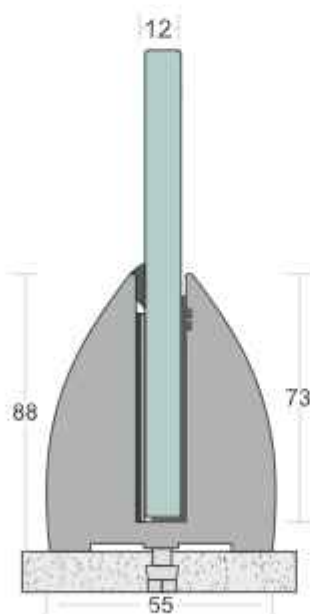

EASY INSTALLATION

EASY CLEANING

MAINTENANCE FREE

100% RECYCLABLE

WEATHER PROOF

CORROSION RESISTANCE

SD 20

TYPE :	Bracket System
USE :	Indoor & Outdoor
MOUNT :	Top
MATERIAL :	Aluminium Alloy 6063 - T6
GLASS HEIGHT :	970mm (max)
GLASS THICKNESS :	12mm
FINISH :	Powder Coat Wood Coat
LENGTH :	50mm/pcs