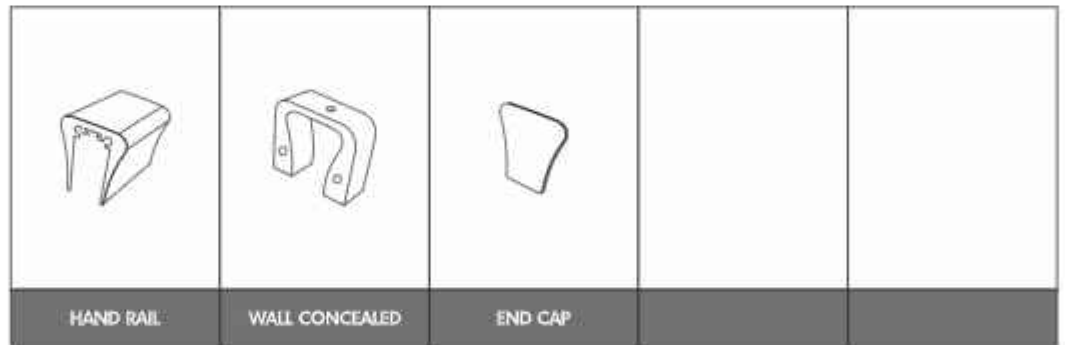

HR-09 (82X38mm)