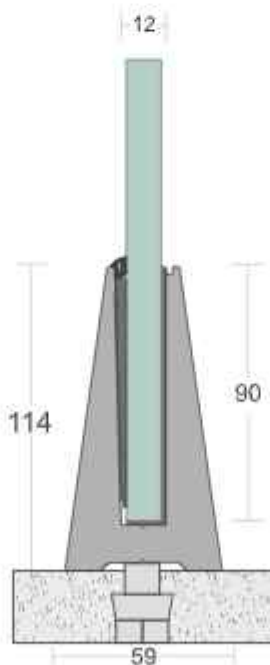

EASY INSTALLATION

EASY CLEANING

MAINTENANCE FREE

100% RECYCLABLE

WEATHER PROOF

CORROSION RESISTANCE

SD 35

TYPE :	Bracket System
USE :	Indoor & Outdoor
MOUNT :	Top
MATERIAL :	Aluminium Alloy 6063 - T6
GLASS HEIGHT :	970mm (max)
GLASS THICKNESS :	12mm
FINISH :	Powder Coat Wood Coat
LENGTH :	55mm/pcs