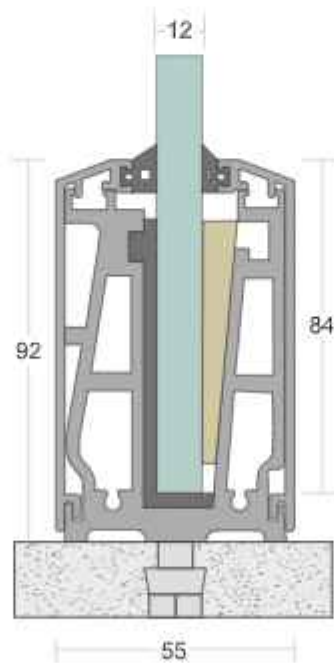

 EASY INSTALLATION

 EASY CLEANING

 MAINTENANCE FREE

 100% RECYCLABLE

 WEATHER PROOF

 CORROSION RESISTANCE

SD 25

TYPE :	Bracket with Cover System
USE :	Indoor & Outdoor
MOUNT :	Top
MATERIAL :	Aluminium Alloy 6063 - T6
GLASS HEIGHT :	970mm (max)
GLASS THICKNESS :	12mm
FINISH :	Powder Coat Wood Coat
LENGTH :	12ft 16ft