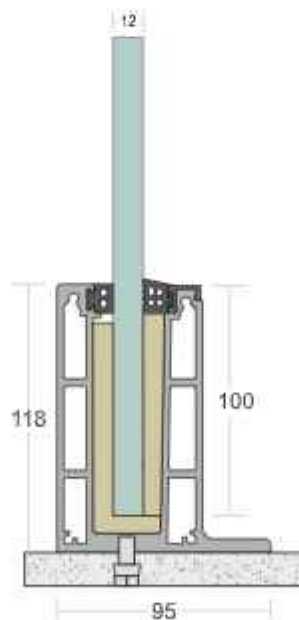

TYPE :	Continuous Profile System
USE :	Indoor & Outdoor
MOUNT :	Top
MATERIAL :	Aluminium Alloy 6063 - T6
GLASS HEIGHT :	1100mm (max)
GLASS THICKNESS :	12mm to 17.52mm
FINISH :	Powder Coat | Wood Coat
LENGTH :	12ft

- EASY INSTALLATION
- EASY CLEANING

- MAINTENANCE FREE
- 100% RECYCLABLE

- WEATHER PROOF
- CORROSION RESISTANCE