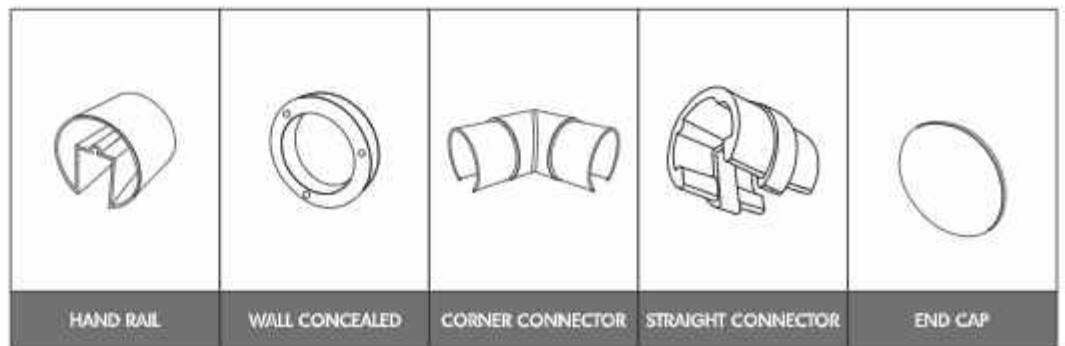

HANDRAIL & ACCESSORIES