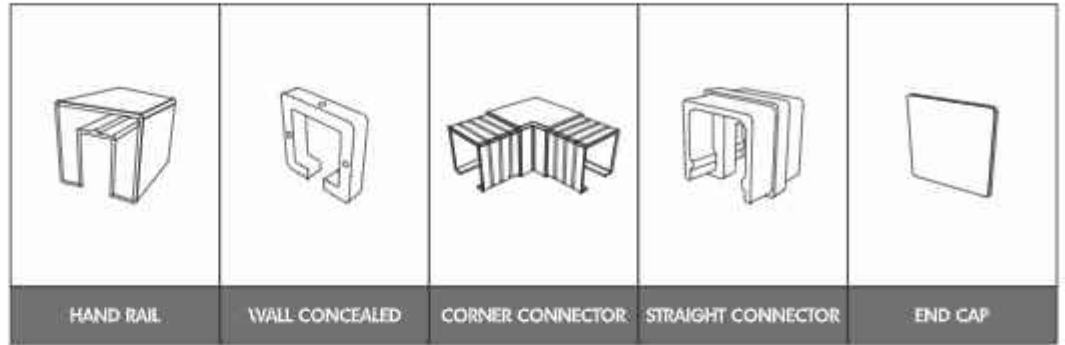

-  EASY INSTALLATION
-  EASY CLEANING

-  MAINTENANCE FREE
-  100% RECYCLABLE

-  WEATHER PROOF
-  CORROSION RESISTANCE

HANDRAIL & ACCESSORIES

HR-01 (50X50mm Square Lite)

HR-02 (40X40mm Square)

HR-03 (25X25mm)