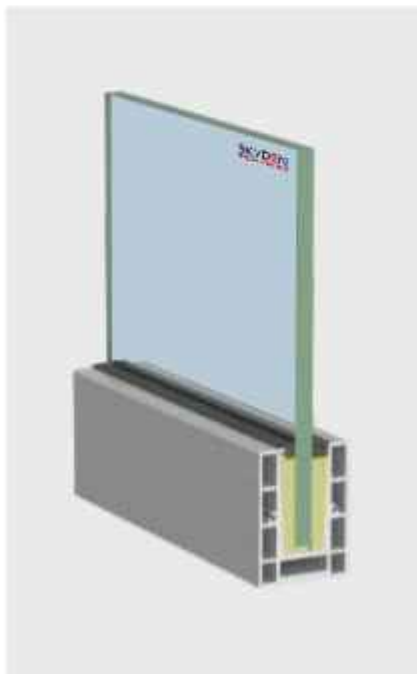

TYPE :	Continuos Profile System
USE :	Indoor & Outdoor
MOUNT :	Top | Concealed
MATERIAL :	Aluminium Alloy 6063 - T6
GLASS HEIGHT :	970mm (max)
GLASS THICKNESS :	12mm to 13.52mm
FINISH :	Powder Coat | Wood Coat
LENGTH :	12ft | 16ft

EASY INSTALLATION

EASY CLEANING

MAINTENANCE FREE

100% RECYCLABLE

WEATHER PROOF

CORROSION RESISTANCE