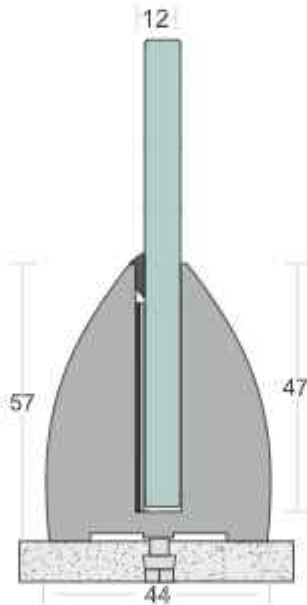

EASY INSTALLATION

EASY CLEANING

MAINTENANCE FREE

100% RECYCLABLE

WEATHER PROOF

CORROSION RESISTANCE

SD 19

TYPE :	Bracket System
USE :	Indoor & Outdoor
MOUNT :	Top
MATERIAL :	Aluminium Alloy 6063 - T6
GLASS HEIGHT :	900mm (max)
GLASS THICKNESS :	12mm
FINISH :	Powder Coat Wood Coat
LENGTH :	57mm/pcs