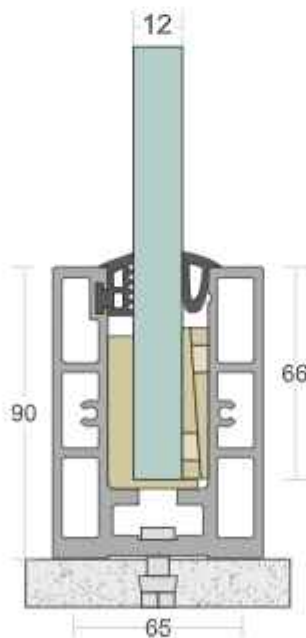

TYPE :	Continuos Profile System
USE :	Indoor & Outdoor
MOUNT :	Top | Concealed
MATERIAL :	Aluminium Alloy 6063 - T6
GLASS HEIGHT :	1100mm (max)
GLASS THICKNESS :	12mm
FINISH :	Powder Coat | Wood Coat
LENGTH :	12ft | 16ft

- EASY INSTALLATION
- EASY CLEANING

- MAINTENANCE FREE
- 100% RECYCLABLE

- WEATHER PROOF
- CORROSION RESISTANCE