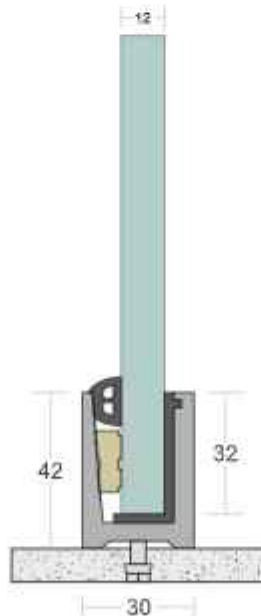

 EASY INSTALLATION

 EASY CLEANING

 MAINTENANCE FREE

 100% RECYCLABLE

 WEATHER PROOF

 CORROSION RESISTANCE

SD 28

TYPE :	Continuous Profile System
USE :	Indoor & Outdoor
MOUNT :	Top Concealed
MATERIAL :	Aluminium Alloy 6063 - T6
GLASS HEIGHT :	900mm (max)
GLASS THICKNESS :	12mm
FINISH :	Powder Coat Wood Coat
LENGTH :	12ft 16ft