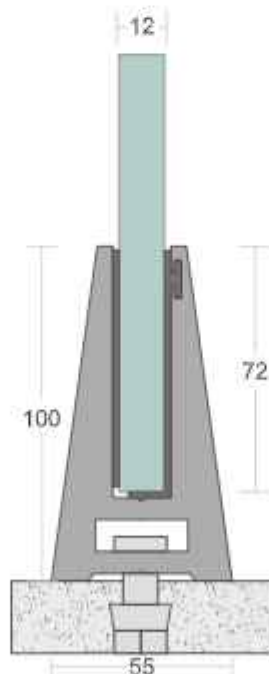

-  EASY INSTALLATION
-  EASY CLEANING

-  MAINTENANCE FREE
-  100% RECYCLABLE

-  WEATHER PROOF
-  CORROSION RESISTANCE

SD 24

TYPE :	Bracket System
USE :	Indoor & Outdoor
MOUNT :	Top
MATERIAL :	Aluminium Alloy 6063 - T6
GLASS HEIGHT :	970mm (max)
GLASS THICKNESS :	12mm
FINISH :	Powder Coat Wood Coat
LENGTH :	60mm/pcs