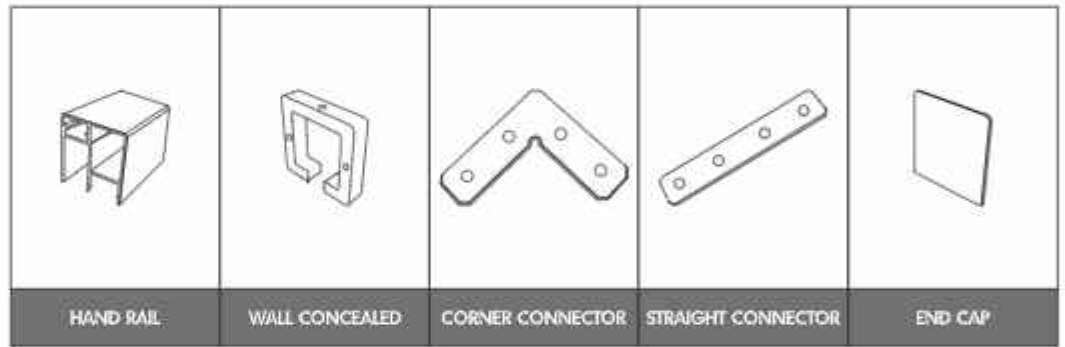

HR-08 (41X36mm)