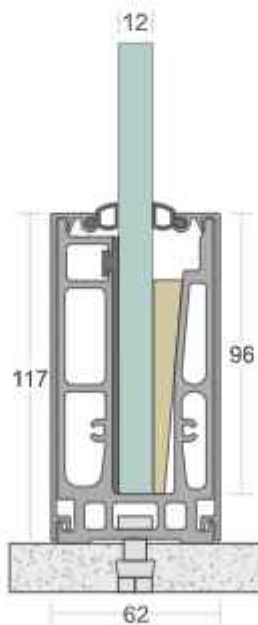

MOUNT : Top

MATERIAL : Aluminium Alloy 6063 - T6

GLASS HEIGHT : 970mm (max)

GLASS THICKNESS : 12mm

FINISH : Powder Coat | Wood Coat

LENGTH : 12ft | 16ft.

EASY INSTALLATION

EASY CLEANING

MAINTENANCE FREE

100% RECYCLABLE

WEATHER PROOF

CORROSION RESISTANCE

SD 04

TYPE :	Bracket with Cover System
USE :	Indoor & Outdoor
MOUNT :	Top Concealed
MATERIAL :	Aluminium Alloy 6063 - T6
GLASS HEIGHT :	970mm (max)
GLASS THICKNESS :	12mm
FINISH :	Powder Coat Wood Coat
LENGTH :	12ft 16ft