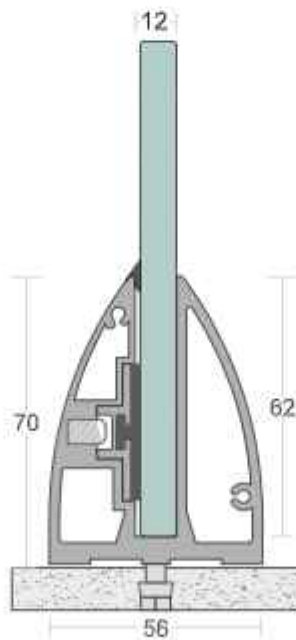

TYPE :	Continuos Profile System
USE :	Indoor & Outdoor
MOUNT :	Top
MATERIAL :	Aluminium Alloy 6063 - T6
GLASS HEIGHT :	970mm (max)
GLASS THICKNESS :	12mm
FINISH :	Powder Coat | Wood Coat
LENGTH :	12ft | 16ft.

EASY INSTALLATION

EASY CLEANING

MAINTENANCE FREE

100% RECYCLABLE

WEATHER PROOF

CORROSION RESISTANCE