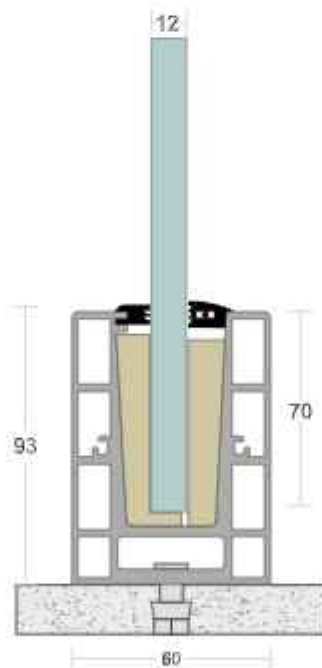

TYPE :	Continuos Profile System
USE :	Indoor & Outdoor
MOUNT :	Top | Concealed
MATERIAL :	Aluminium Alloy 6063 - T6
GLASS HEIGHT :	970mm (max)
GLASS THICKNESS :	12mm to 13.52mm
FINISH :	Powder Coat | Wood Coat
LENGTH :	12ft | 16ft

EASY INSTALLATION

EASY CLEANING

MAINTENANCE FREE

100% RECYCLABLE

WEATHER PROOF

CORROSION RESISTANCE