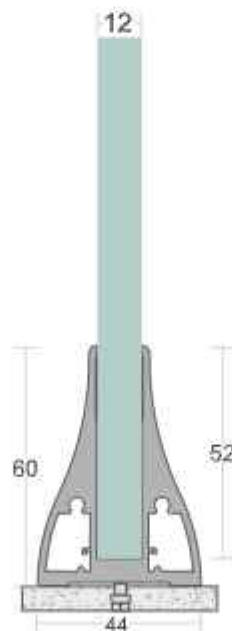

EASY INSTALLATION

EASY CLEANING

MAINTENANCE FREE

100% RECYCLABLE

WEATHER PROOF

CORROSION RESISTANCE

SD 14

TYPE :	Continuos Profile System
USE :	Indoor & Outdoor
MOUNT :	Top
MATERIAL :	Aluminium Alloy 6063 - T6
GLASS HEIGHT :	970mm (max)
GLASS THICKNESS :	12mm
FINISH :	Powder Coat Wood Coat
LENGTH :	12ft 16ft