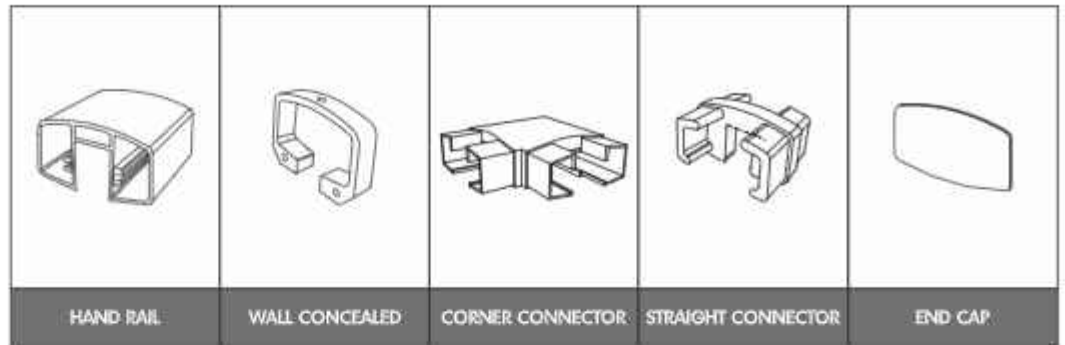

HR-07 (50X50mm LED Diffuser)