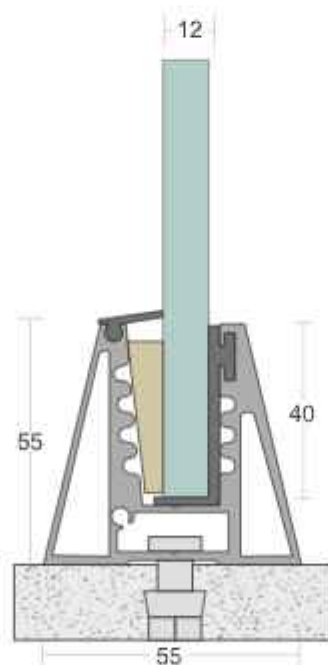

TYPE :	Continuos Profile System
USE :	Indoor & Outdoor
MOUNT :	Top
MATERIAL :	Aluminium Alloy 6063 - T6
GLASS HEIGHT :	970mm (max)
GLASS THICKNESS :	12mm
FINISH :	Powder Coat | Wood Coat
LENGTH :	12ft | 16ft

- EASY INSTALLATION
- EASY CLEANING

- MAINTENANCE FREE
- 100% RECYCLABLE

- WEATHER PROOF
- CORROSION RESISTANCE