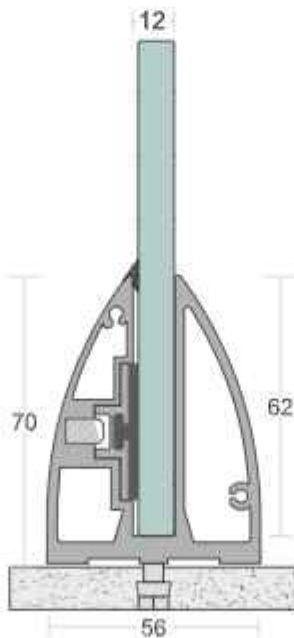

TYPE : Bracket with Side Cap System

USE : Indoor & Outdoor

MOUNT : Top

MATERIAL : Aluminium Alloy 6063 - T6

GLASS HEIGHT : 970mm (max)

GLASS THICKNESS : 12mm

FINISH : Powder Coat | Wood Coat

LENGTH : 65mm/pcs

EASY INSTALLATION

EASY CLEANING

MAINTENANCE FREE

100% RECYCLABLE

WEATHER PROOF

CORROSION RESISTANCE