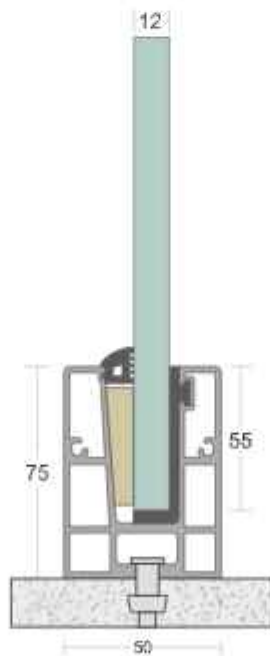

TYPE :	Continuous Profile System
USE :	Indoor & Outdoor
MOUNT :	Top | Concealed
MATERIAL :	Aluminium Alloy 6063 - T6
GLASS HEIGHT :	900mm (max)
GLASS THICKNESS :	12mm
FINISH :	Powder Coat | Wood Coat
LENGTH :	12ft | 16ft

EASY INSTALLATION

EASY CLEANING

MAINTENANCE FREE

100% RECYCLABLE

WEATHER PROOF

CORROSION RESISTANCE