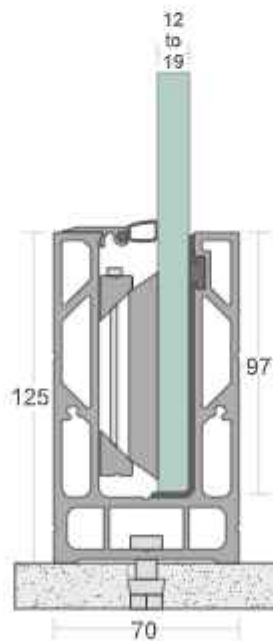

EASY INSTALLATION

EASY CLEANING

MAINTENANCE FREE

100% RECYCLABLE

WEATHER PROOF

CORROSION RESISTANCE

SD 11

TYPE :	Continuous Profile System
USE :	Indoor & Outdoor
MOUNT :	Top Side Concealed
MATERIAL :	Aluminium Alloy 6063 - T6
GLASS HEIGHT :	1100mm (max)
GLASS THICKNESS :	12mm to 19mm
FINISH :	Powder Coat Wood Coat
LENGTH :	12ft