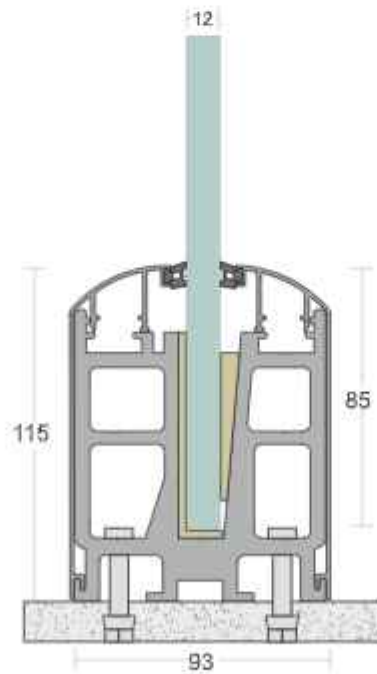

TYPE :	Bracket with Cover System
USE :	Indoor & Outdoor
MOUNT :	Top
MATERIAL :	Aluminium Alloy 6063 - T6
GLASS HEIGHT :	970 (max)
GLASS THICKNESS :	12mm
FINISH :	Powder Coat | Wood Coat
LENGTH :	12ft | 16ft

EASY INSTALLATION

EASY CLEANING

MAINTENANCE FREE

100% RECYCLABLE

WEATHER PROOF

CORROSION RESISTANCE