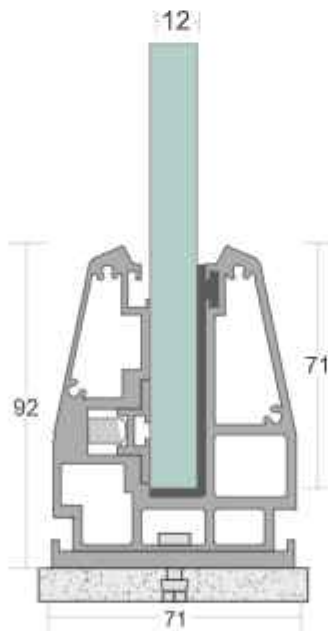

 EASY INSTALLATION

 EASY CLEANING

 MAINTENANCE FREE

 100% RECYCLABLE

 WEATHER PROOF

 CORROSION RESISTANCE

SD 16B

TYPE :	Bracket with Side Cap
USE :	Indoor & Outdoor
MOUNT :	Top
MATERIAL :	Aluminium Alloy 6063 - T6
GLASS HEIGHT :	970mm (max)
GLASS THICKNESS :	12mm
FINISH :	Powder Coat Wood Coat
LENGTH :	65mm/pcs