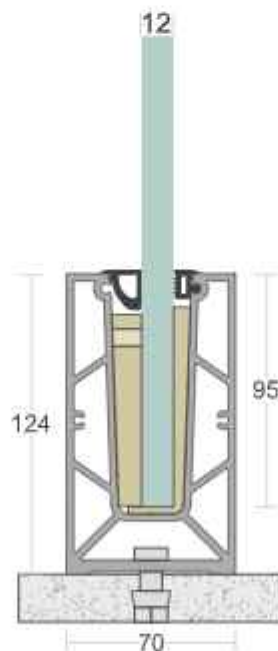

 EASY INSTALLATION

 EASY CLEANING

 MAINTENANCE FREE

 100% RECYCLABLE

 WEATHER PROOF

 CORROSION RESISTANCE

SD 34

TYPE :	Continuous Profile System
USE :	Indoor & Outdoor
MOUNT :	Top Concealed
MATERIAL :	Aluminium Alloy 6063 - T6
GLASS HEIGHT :	970mm (max)
GLASS THICKNESS :	12mm to 17.52mm
FINISH :	Powder Coat Wood Coat
LENGTH :	12ft 16ft