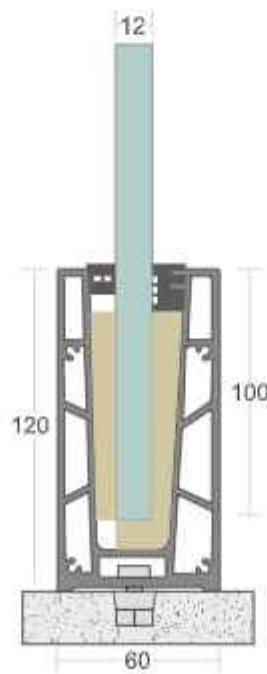

 EASY INSTALLATION

 EASY CLEANING

 MAINTENANCE FREE

 100% RECYCLABLE

 WEATHER PROOF

 CORROSION RESISTANCE

SD 18

TYPE :	Continuous Profile System
USE :	Indoor & Outdoor
MOUNT :	Top Concealed Side
MATERIAL :	Aluminium Alloy 6063 - T6
GLASS HEIGHT :	1100mm (max)
GLASS THICKNESS :	12mm to 17.52mm
FINISH :	Powder Coat Wood Coat
LENGTH :	12ft 16ft