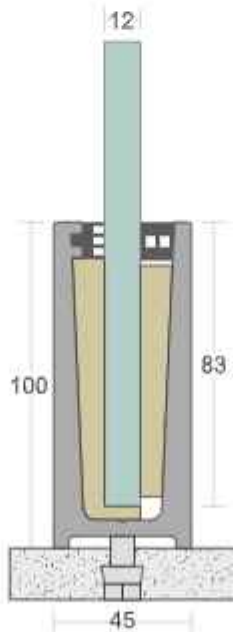

EASY INSTALLATION

EASY CLEANING

MAINTENANCE FREE

100% RECYCLABLE

WEATHER PROOF

CORROSION RESISTANCE

SD 17

TYPE :	Continuous Profile System
USE :	Indoor & Outdoor
MOUNT :	Top Concealed
MATERIAL :	Aluminium Alloy 6063 - T6
GLASS HEIGHT :	1100mm (max)
GLASS THICKNESS :	12mm to 15.52mm
FINISH :	Powder Coat Wood Coat
LENGTH :	12ft 16ft