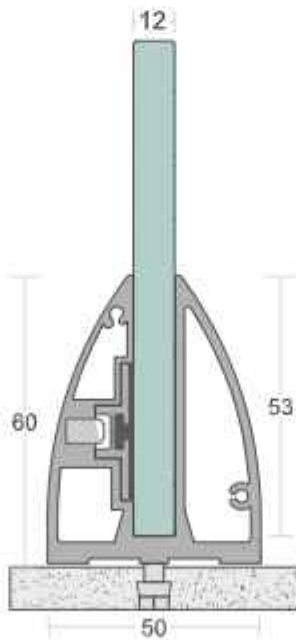

EASY INSTALLATION

EASY CLEANING

MAINTENANCE FREE

100% RECYCLABLE

WEATHER PROOF

CORROSION RESISTANCE

SD 15

TYPE :	Continuos Profile System
USE :	Indoor & Outdoor
MOUNT :	Top
MATERIAL :	Aluminium Alloy 6063 - T6
GLASS HEIGHT :	970mm (max)
GLASS THICKNESS :	12mm
FINISH :	Powder Coat Wood Coat
LENGTH :	12ft 16ft