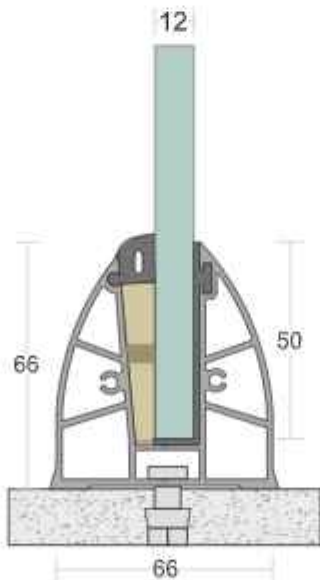

 EASY INSTALLATION

 EASY CLEANING

 MAINTENANCE FREE

 100% RECYCLABLE

 WEATHER PROOF

 CORROSION RESISTANCE

SD 10

TYPE :	Continuous Profile System
USE :	Indoor & Outdoor
MOUNT :	Top
MATERIAL :	Aluminium Alloy 6063 - T6
GLASS HEIGHT :	970 (max)
GLASS THICKNESS :	12mm
FINISH :	Powder Coat Wood Coat
LENGTH :	12ft 16ft