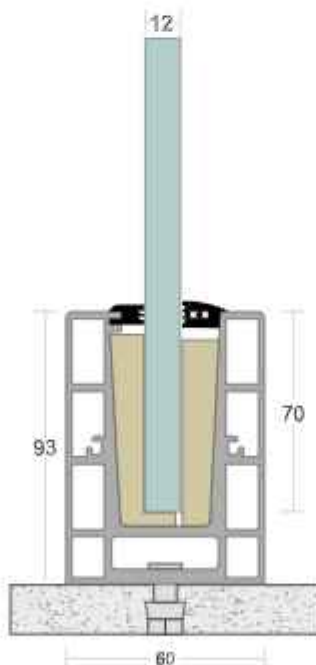

EASY INSTALLATION

EASY CLEANING

MAINTENANCE FREE

100% RECYCLABLE

WEATHER PROOF

CORROSION RESISTANCE

SD 31B

TYPE :	Bracket System
USE :	Indoor & Outdoor
MOUNT :	Top
MATERIAL :	Aluminium Alloy 6063 - T6
GLASS HEIGHT :	970mm (max)
GLASS THICKNESS :	12mm
FINISH :	Powder Coat Wood Coat
LENGTH :	65mm/pcs