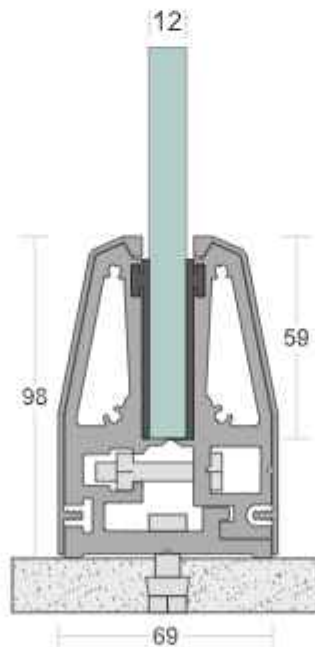

TYPE : Bracket with Cover System

USE : Indoor & Outdoor

MOUNT : Top

MATERIAL : Aluminium Alloy 6063 - T6

GLASS HEIGHT : 970mm (max)

GLASS THICKNESS : 12mm

FINISH : Powder Coat | Wood Coat

LENGTH : 12ft | 16ft.

EASY INSTALLATION

EASY CLEANING

MAINTENANCE FREE

100% RECYCLABLE

WEATHER PROOF

CORROSION RESISTANCE