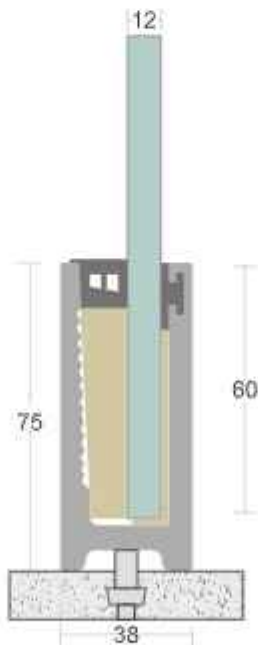

 EASY INSTALLATION

 EASY CLEANING

 MAINTENANCE FREE

 100% RECYCLABLE

 WEATHER PROOF

 CORROSION RESISTANCE

SD 22

TYPE :	Continuous Profile System
USE :	Indoor & Outdoor
MOUNT :	Top Concealed
MATERIAL :	Aluminium Alloy 6063 - T6
GLASS HEIGHT :	970mm (max)
GLASS THICKNESS :	12mm
FINISH :	Powder Coat Wood Coat
LENGTH :	12ft 16ft