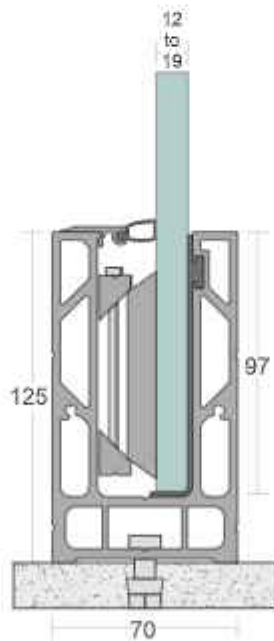

TYPE : Bracket with Side Cap System

USE : Indoor & Outdoor

MOUNT : Top

MATERIAL : Aluminium Alloy 6063 - T6

GLASS HEIGHT : 1100mm (max)

GLASS THICKNESS : 12mm to 15.52mm

FINISH : Powder Coat | Wood Coat

LENGTH : 70mm/pcs

EASY INSTALLATION

EASY CLEANING

MAINTENANCE FREE

100% RECYCLABLE

WEATHER PROOF

CORROSION RESISTANCE