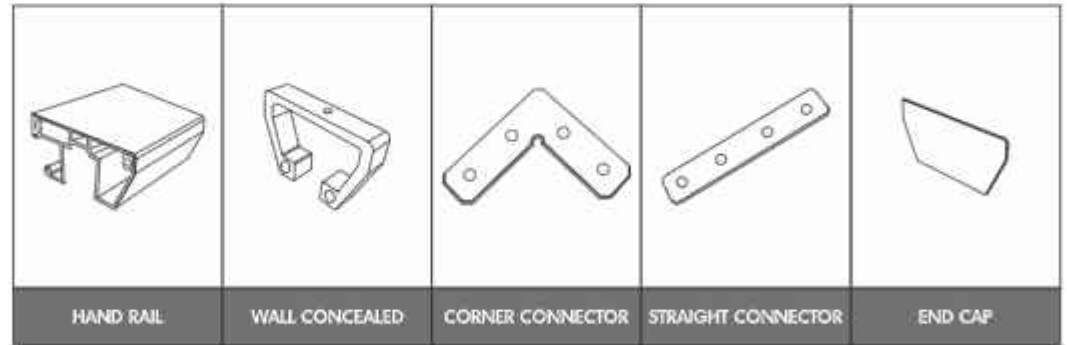

HR-17 (40X35mm)