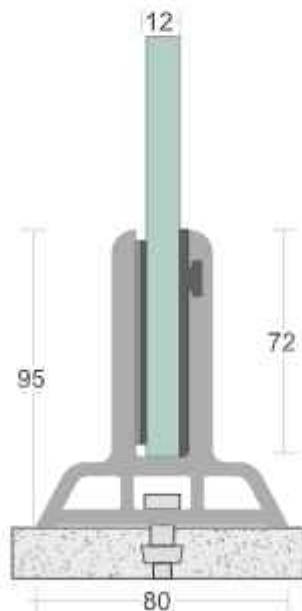

EASY INSTALLATION

EASY CLEANING

MAINTENANCE FREE

100% RECYCLABLE

WEATHER PROOF

CORROSION RESISTANCE

SD 21

TYPE :	Bracket System
USE :	Indoor & Outdoor
MOUNT :	Top
MATERIAL :	Aluminium Alloy 6063 - T6
GLASS HEIGHT :	970mm (max)
GLASS THICKNESS :	12mm
FINISH :	Powder Coat Wood Coat
LENGTH :	65mm/pcs