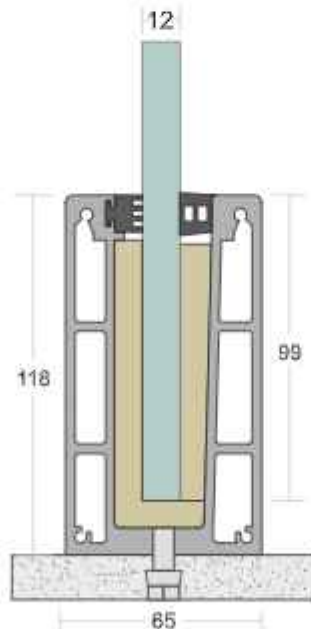

EASY INSTALLATION

EASY CLEANING

MAINTENANCE FREE

100% RECYCLABLE

WEATHER PROOF

CORROSION RESISTANCE

SD 07

TYPE :	Continuous Profile System
USE :	Indoor & Outdoor
MOUNT :	Top Concealed
MATERIAL :	Aluminium Alloy 6063 - T6
GLASS HEIGHT :	1100mm (max)
GLASS THICKNESS :	12mm to 17.52mm
FINISH :	Powder Coat Wood Coat
LENGTH :	12ft 16ft