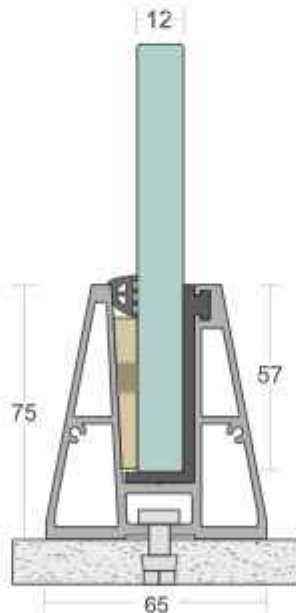

EASY INSTALLATION

EASY CLEANING

MAINTENANCE FREE

100% RECYCLABLE

WEATHER PROOF

CORROSION RESISTANCE

SD 09

TYPE :	Continuous Profile System
USE :	Indoor & Outdoor
MOUNT :	Top
MATERIAL :	Aluminium Alloy 6063 - T6
GLASS HEIGHT :	970mm (max)
GLASS THICKNESS :	12mm
FINISH :	Powder Coat Wood Coat
LENGTH :	12ft 16ft