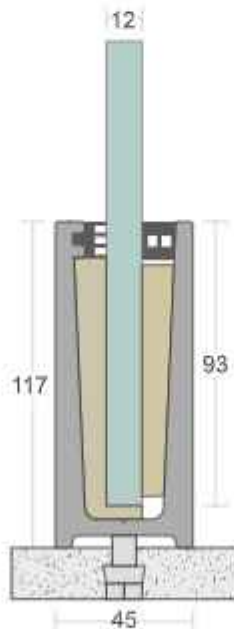

SD 01

TYPE :	Continuous Profile System
USE :	Indoor & Outdoor
MOUNT :	Top Concealed Side
MATERIAL :	Aluminium Alloy 6063 - T6
GLASS HEIGHT :	1100mm (max)
GLASS THICKNESS :	12mm to 1752mm
FINISH :	Powder Coat Wood Coat
LENGTH :	12ft. 16ft