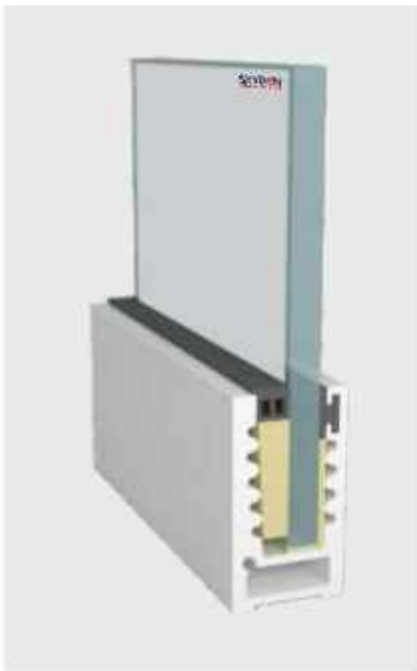

EASY INSTALLATION

EASY CLEANING

MAINTENANCE FREE

100% RECYCLABLE

WEATHER PROOF

CORROSION RESISTANCE

SD 08

TYPE :	Continuos Profile System
USE :	Indoor & Outdoor
MOUNT :	Top Concealed
MATERIAL :	Aluminium Alloy 6063 - T6
GLASS HEIGHT :	970mm (max)
GLASS THICKNESS :	12mm
FINISH :	Powder Coat Wood Coat
LENGTH :	12ft 16ft