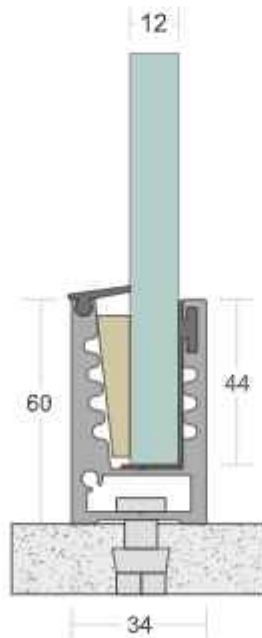

EASY INSTALLATION

EASY CLEANING

MAINTENANCE FREE

100% RECYCLABLE

WEATHER PROOF

CORROSION RESISTANCE

SD 06

TYPE :	Continuos Profile System
USE :	Indoor & Outdoor
MOUNT :	Top Concealed
MATERIAL :	Aluminium Alloy 6063 - T6
GLASS HEIGHT :	970mm (max)
GLASS THICKNESS :	12mm
FINISH :	Powder Coat Wood Coat
LENGTH :	12ft 16ft