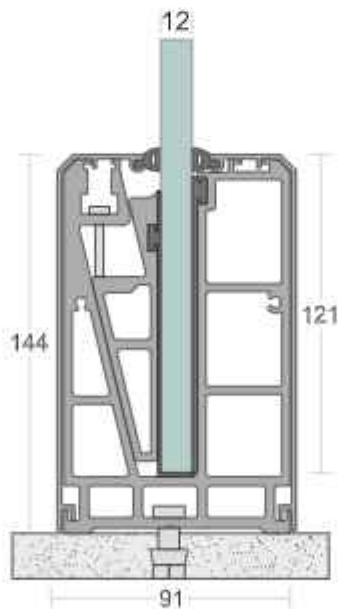

EASY INSTALLATION

EASY CLEANING

MAINTENANCE FREE

100% RECYCLABLE

WEATHER PROOF

CORROSION RESISTANCE

SD 13

TYPE :	Bracket with Cover System
USE :	Indoor & Outdoor
MOUNT :	Top
MATERIAL :	Aluminium Alloy 6063 - T6
GLASS HEIGHT :	1100mm (max)
GLASS THICKNESS :	12mm
FINISH :	Powder Coat Wood Coat
LENGTH :	12ft 16ft