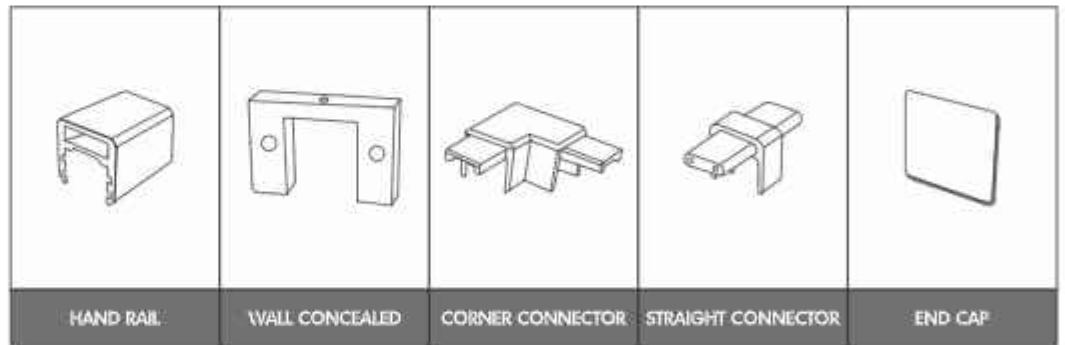

-  EASY INSTALLATION
-  EASY CLEANING

-  MAINTENANCE FREE
-  100% RECYCLABLE

-  WEATHER PROOF
-  CORROSION RESISTANCE

HANDRAIL & ACCESSORIES

HR-01 (50X50mm Square Lite)

HR-02 (40X40mm Square)

HR-03 (25X25mm)