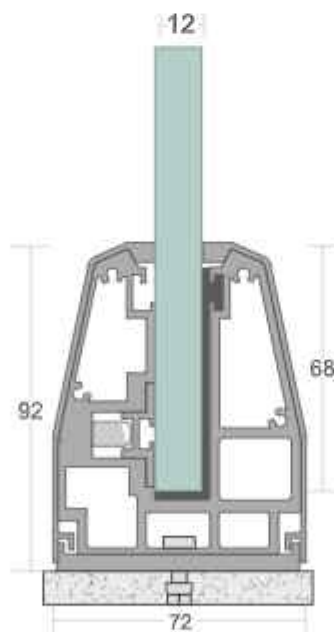

EASY INSTALLATION

EASY CLEANING

MAINTENANCE FREE

100% RECYCLABLE

WEATHER PROOF

CORROSION RESISTANCE

SD 16

TYPE :	Bracket with Cover System
USE :	Indoor & Outdoor
MOUNT :	Top
MATERIAL :	Aluminium Alloy 6063 - T6
GLASS HEIGHT :	970mm (max)
GLASS THICKNESS :	12mm
FINISH :	Powder Coat Wood Coat
LENGTH :	12ft 16ft