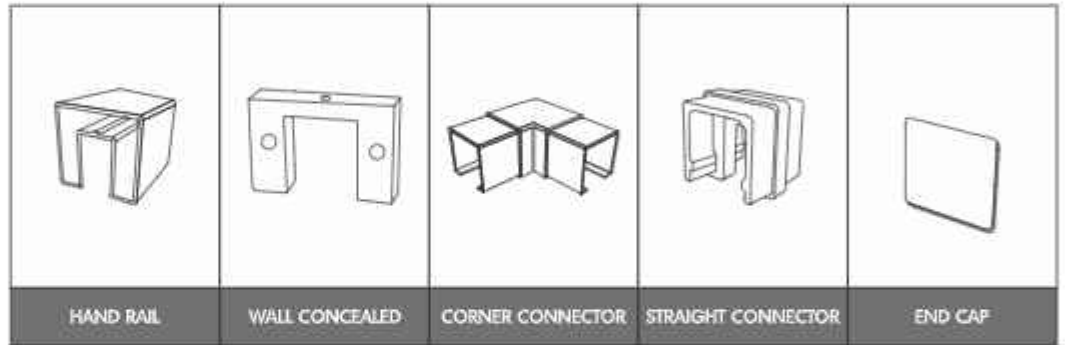

-  EASY INSTALLATION
-  EASY CLEANING

-  MAINTENANCE FREE
-  100% RECYCLABLE

-  WEATHER PROOF
-  CORROSION RESISTANCE

HANDRAIL & ACCESSORIES

HR-01 (50X50mm Square Lite)

HR-02 (40X40mm Square)

HR-03 (25X25mm)