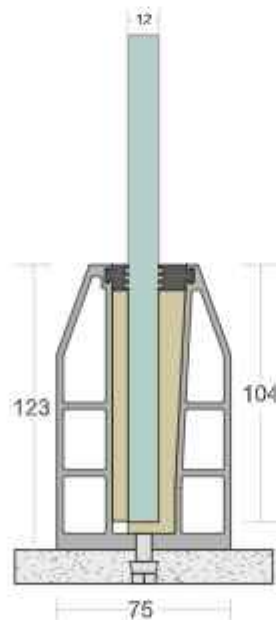

EASY INSTALLATION

EASY CLEANING

MAINTENANCE FREE

100% RECYCLABLE

WEATHER PROOF

CORROSION RESISTANCE

SD 26

TYPE :	Continuous Profile System
USE :	Indoor & Outdoor
MOUNT :	Top
MATERIAL :	Aluminium Alloy 6063 - T6
GLASS HEIGHT :	1100mm (max)
GLASS THICKNESS :	12mm to 15.52mm
FINISH :	Powder Coat Wood Coat
LENGTH :	12ft